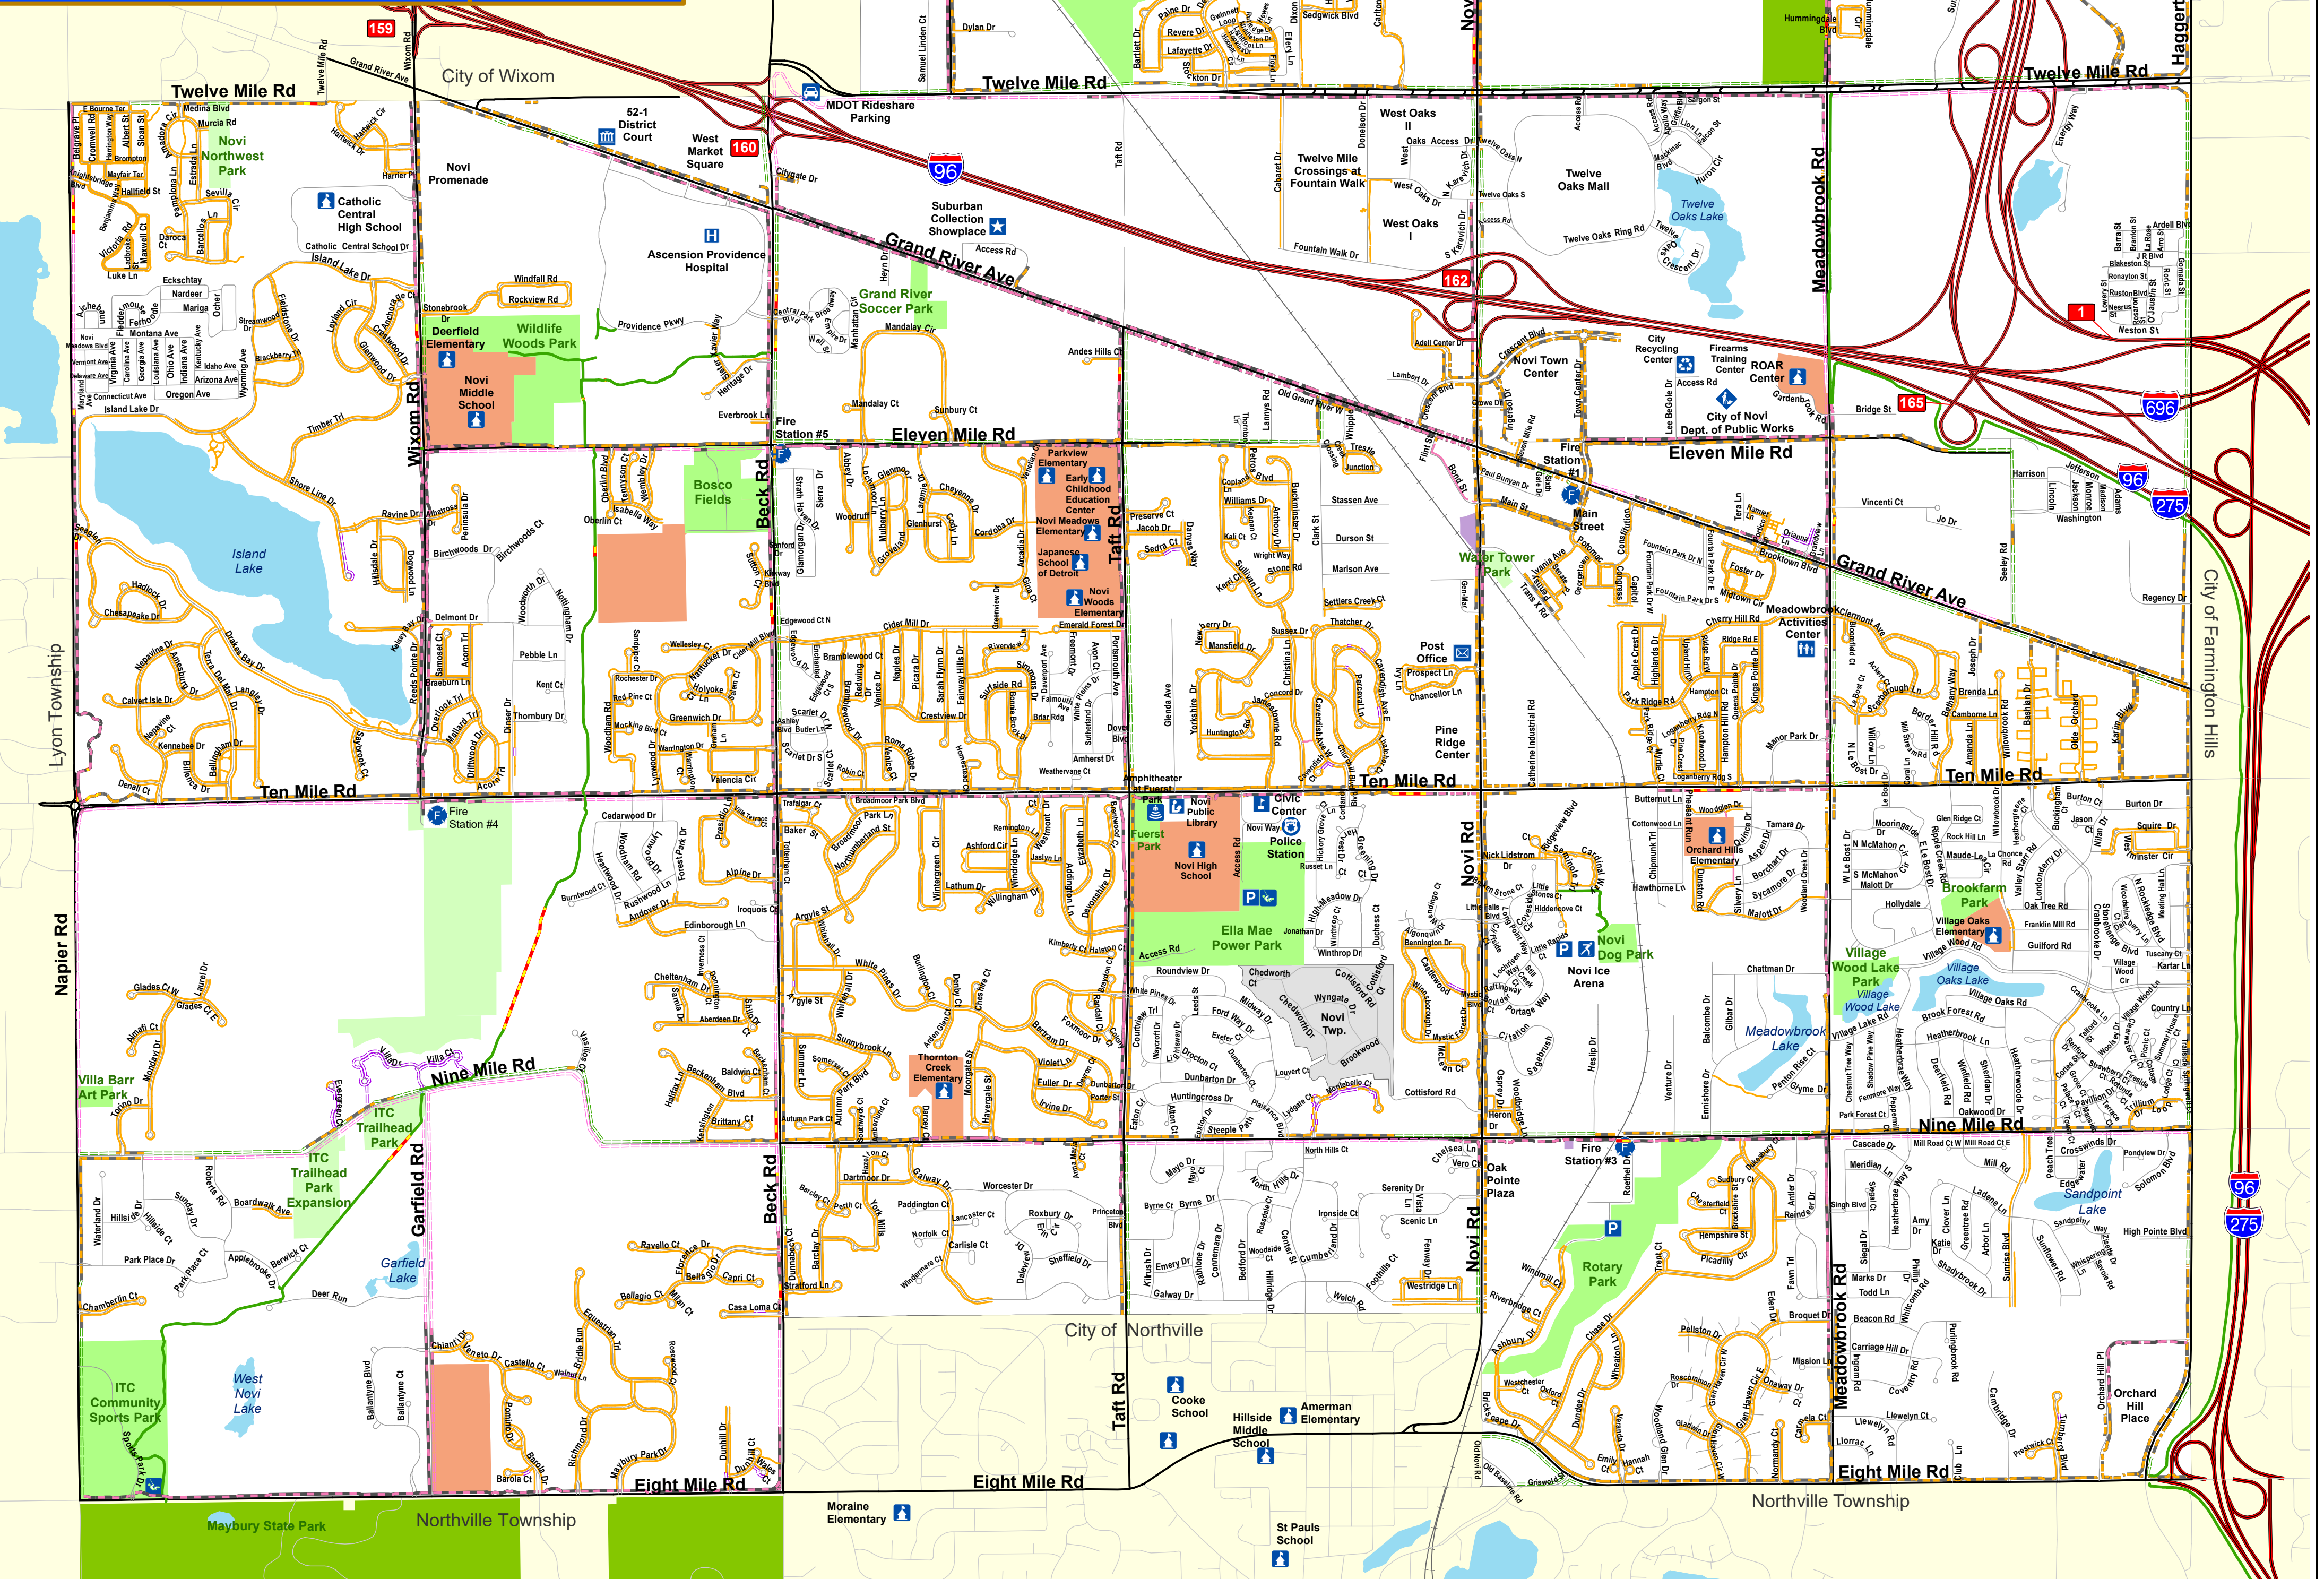

Pathways & Sidewalks Inventory

City of Novi, Michigan

LEGEND

Existing Sidewalks		Parks and Parkland	
	Major Pathway		Existing Parkland
	Local Pathway		State of Michigan Land
	Pathway Multi-Use		Undeveloped Parkland
	Major Sidewalk		
	Local Sidewalk		
	Boardwalks		
	Major Future Pathway		
	Pathway Multi-Use		
	Major Future Sidewalk		
	Local Future Sidewalk		
	Cemetery		
	Public School Lands		

TYPE	MILES
Major Existing Pathway	34.8
Local Existing Pathway	0.5
Existing Pathway Multi-Use	12.9
Major Existing Sidewalk	51.1
Local Existing Sidewalk	212.6
Major Future Pathway	15.0
Future Pathway Multi-Use	0.1
Major Future Sidewalk	18.1
Local Future Sidewalk	4.1

A	Abbey Dr	21	Berkshire Blvd	23	Castellon Ct	32	Cypress Way	3	Fawn Trl	27	Harvest Dr	35	Hathaway Ln	11	Kennebec Dr	19	Main St	23	Northampton St	28	Providence Pkwy	17	Shadow Pine Way	25	Town Center Dr	14	Westmont Ct	28
B	Abbeville Dr	29	Berkshire Blvd	23	Catherine Industrial Dr	32	Daleview Dr	1	Fenneno Way	25	Havergate St	28	Kent Ct	29	Manly Dr	20	Malott Dr	20	Northampton St	28	Shamrock Hill	36	Tracy Trl	14	Westmont Ct	28	Weston Dr	11
C	Ackerl Ct	24	Berkshire Blvd	23	Catholic Central School Dr	18	Danberry Ln	25	Fenwick Dr	34	Hawthorne Ln	26	Kentucky Ave	18	Manchester Rd	11	Novi Meadows Blvd	18	Northampton St	28	Shawwood Dr	10	Trillium Ln	10	Westmont Ct	28	Weston Dr	11
D	Acorn Trl	24	Berkshire Blvd	23	Caenish Ave E	22	Darby Ln	25	Fieldstone Dr	18	Hazen Ct	33	Kent Ct	29	Manly Dr	20	Malott Dr	20	Northampton St	28	Shawwood Dr	10	Trillium Ln	10	Westmont Ct	28	Weston Dr	11
E	Adams Dr	24	Berkshire Blvd	23	Cavendish Ct	22	Daroca Ct	28	Fireside Ct	18	Heartstone Dr	11	Kirush Dr	34	Mandalay Ct	16	Novi Way	27	Northampton St	28	Shawwood Dr	10	Treatment Plant Access Rd	25	Wharton Ct	2	Whitman Way	35
F	Adel Center Dr	15	Birkwoods Ct	20	Cedarwood Dr	19	Declarion Dr	21	Fleddermose Dr	38	Heatherbrae Way S	29	Kimberly Ct	28	Manhattan Cir	16	Novi Way	27	Northampton St	28	Shawwood Dr	10	Treatment Plant Access Rd	25	Wharton Ct	2	Whitman Way	35
G	Adel Center Dr	15	Birkwoods Ct	20	Cedarwood Dr	19	Declarion Dr	21	Fleddermose Dr	38	Heatherbrae Way S	29	Kimberly Ct	28	Manhattan Cir	16	Novi Way	27	Northampton St	28	Shawwood Dr	10	Treatment Plant Access Rd	25	Wharton Ct	2	Whitman Way	35
H	Achebana Dr	18	Birkwoods Ct	20	Central Park Blvd	16	Deer Run	31	Flint St	22	Heatherbrook Ln	25	Kingsley Blvd	25	Kirkway Blvd	21	Manor Park Dr	23	Northampton St	28	Shawwood Dr	10	Treatment Plant Access Rd	25	Wharton Ct	2	Whitman Way	35
I	Adams Dr	24	Birkwoods Ct	20	Central Park Blvd	16	Deer Run	31	Flint St	22	Heatherbrook Ln	25	Kingsley Blvd	25	Kirkway Blvd	21	Manor Park Dr	23	Northampton St	28	Shawwood Dr	10	Treatment Plant Access Rd	25	Wharton Ct	2	Whitman Way	35
J	Alcott Cir	11	Blair Dr	2	Chalet Dr	2	Delaware Ave	18	FootHills Ct	34	Hemingway Dr	11	Kirkwood Dr	11	Kirkwood Dr	23	Manor Park Dr	23	Northampton St	28	Shawwood Dr	10	Treatment Plant Access Rd	25	Wharton Ct	2	Whitman Way	35
K	Alcott Cir	11	Blair Dr	2	Chalet Dr	2	Delaware Ave	18	FootHills Ct	34	Hemingway Dr	11	Kirkwood Dr	11	Kirkwood Dr	23	Manor Park Dr	23	Northampton St	28	Shawwood Dr	10	Treatment Plant Access Rd	25	Wharton Ct	2	Whitman Way	35
L	Alcott Cir	11	Blair Dr	2	Chalet Dr	2	Delaware Ave	18	FootHills Ct	34	Hemingway Dr	11	Kirkwood Dr	11	Kirkwood Dr	23	Manor Park Dr	23	Northampton St	28	Shawwood Dr	10	Treatment Plant Access Rd	25	Wharton Ct	2	Whitman Way	35
M	Alcott Cir	11	Blair Dr	2	Chalet Dr	2	Delaware Ave	18	FootHills Ct	34	Hemingway Dr	11	Kirkwood Dr	11	Kirkwood Dr	23	Manor Park Dr	23	Northampton St	28	Shawwood Dr	10	Treatment Plant Access Rd	25	Wharton Ct	2	Whitman Way	35
N	Alcott Cir	11	Blair Dr	2	Chalet Dr	2	Delaware Ave	18	FootHills Ct	34	Hemingway Dr	11	Kirkwood Dr	11	Kirkwood Dr	23	Manor Park Dr	23	Northampton St	28	Shawwood Dr	10	Treatment Plant Access Rd	25	Wharton Ct	2	Whitman Way	35
O	Alcott Cir	11	Blair Dr	2	Chalet Dr	2	Delaware Ave	18	FootHills Ct	34	Hemingway Dr	11	Kirkwood Dr	11	Kirkwood Dr	23	Manor Park Dr	23	Northampton St	28	Shawwood Dr	10	Treatment Plant Access Rd	25	Wharton Ct	2	Whitman Way	35
P	Alcott Cir	11	Blair Dr	2	Chalet Dr	2	Delaware Ave	18	FootHills Ct	34	Hemingway Dr	11	Kirkwood Dr	11	Kirkwood Dr	23	Manor Park Dr	23	Northampton St	28	Shawwood Dr	10	Treatment Plant Access Rd	25	Wharton Ct	2	Whitman Way	35
Q	Alcott Cir	11	Blair Dr	2	Chalet Dr	2	Delaware Ave	18	FootHills Ct	34	Hemingway Dr	11	Kirkwood Dr	11	Kirkwood Dr	23	Manor Park Dr	23	Northampton St	28	Shawwood Dr	10	Treatment Plant Access Rd	25	Wharton Ct	2	Whitman Way	35
R	Alcott Cir	11	Blair Dr	2	Chalet Dr	2	Delaware Ave	18	FootHills Ct	34	Hemingway Dr	11	Kirkwood Dr	11	Kirkwood Dr	23	Manor Park Dr	23	Northampton St	28	Shawwood Dr	10	Treatment Plant Access Rd	25	Wharton Ct	2	Whitman Way	35
S	Alcott Cir	11	Blair Dr	2	Chalet Dr	2	Delaware Ave	18	FootHills Ct	34	Hemingway Dr	11	Kirkwood Dr	11	Kirkwood Dr	23	Manor Park Dr	23	Northampton St	28	Shawwood Dr	10	Treatment Plant Access Rd	25	Wharton Ct	2	Whitman Way	35
T	Alcott Cir	11	Blair Dr	2	Chalet Dr	2	Delaware Ave	18	FootHills Ct	34	Hemingway Dr	11	Kirkwood Dr	11	Kirkwood Dr	23	Manor Park Dr	23	Northampton St	28	Shawwood Dr	10	Treatment Plant Access Rd	25	Wharton Ct	2	Whitman Way	35