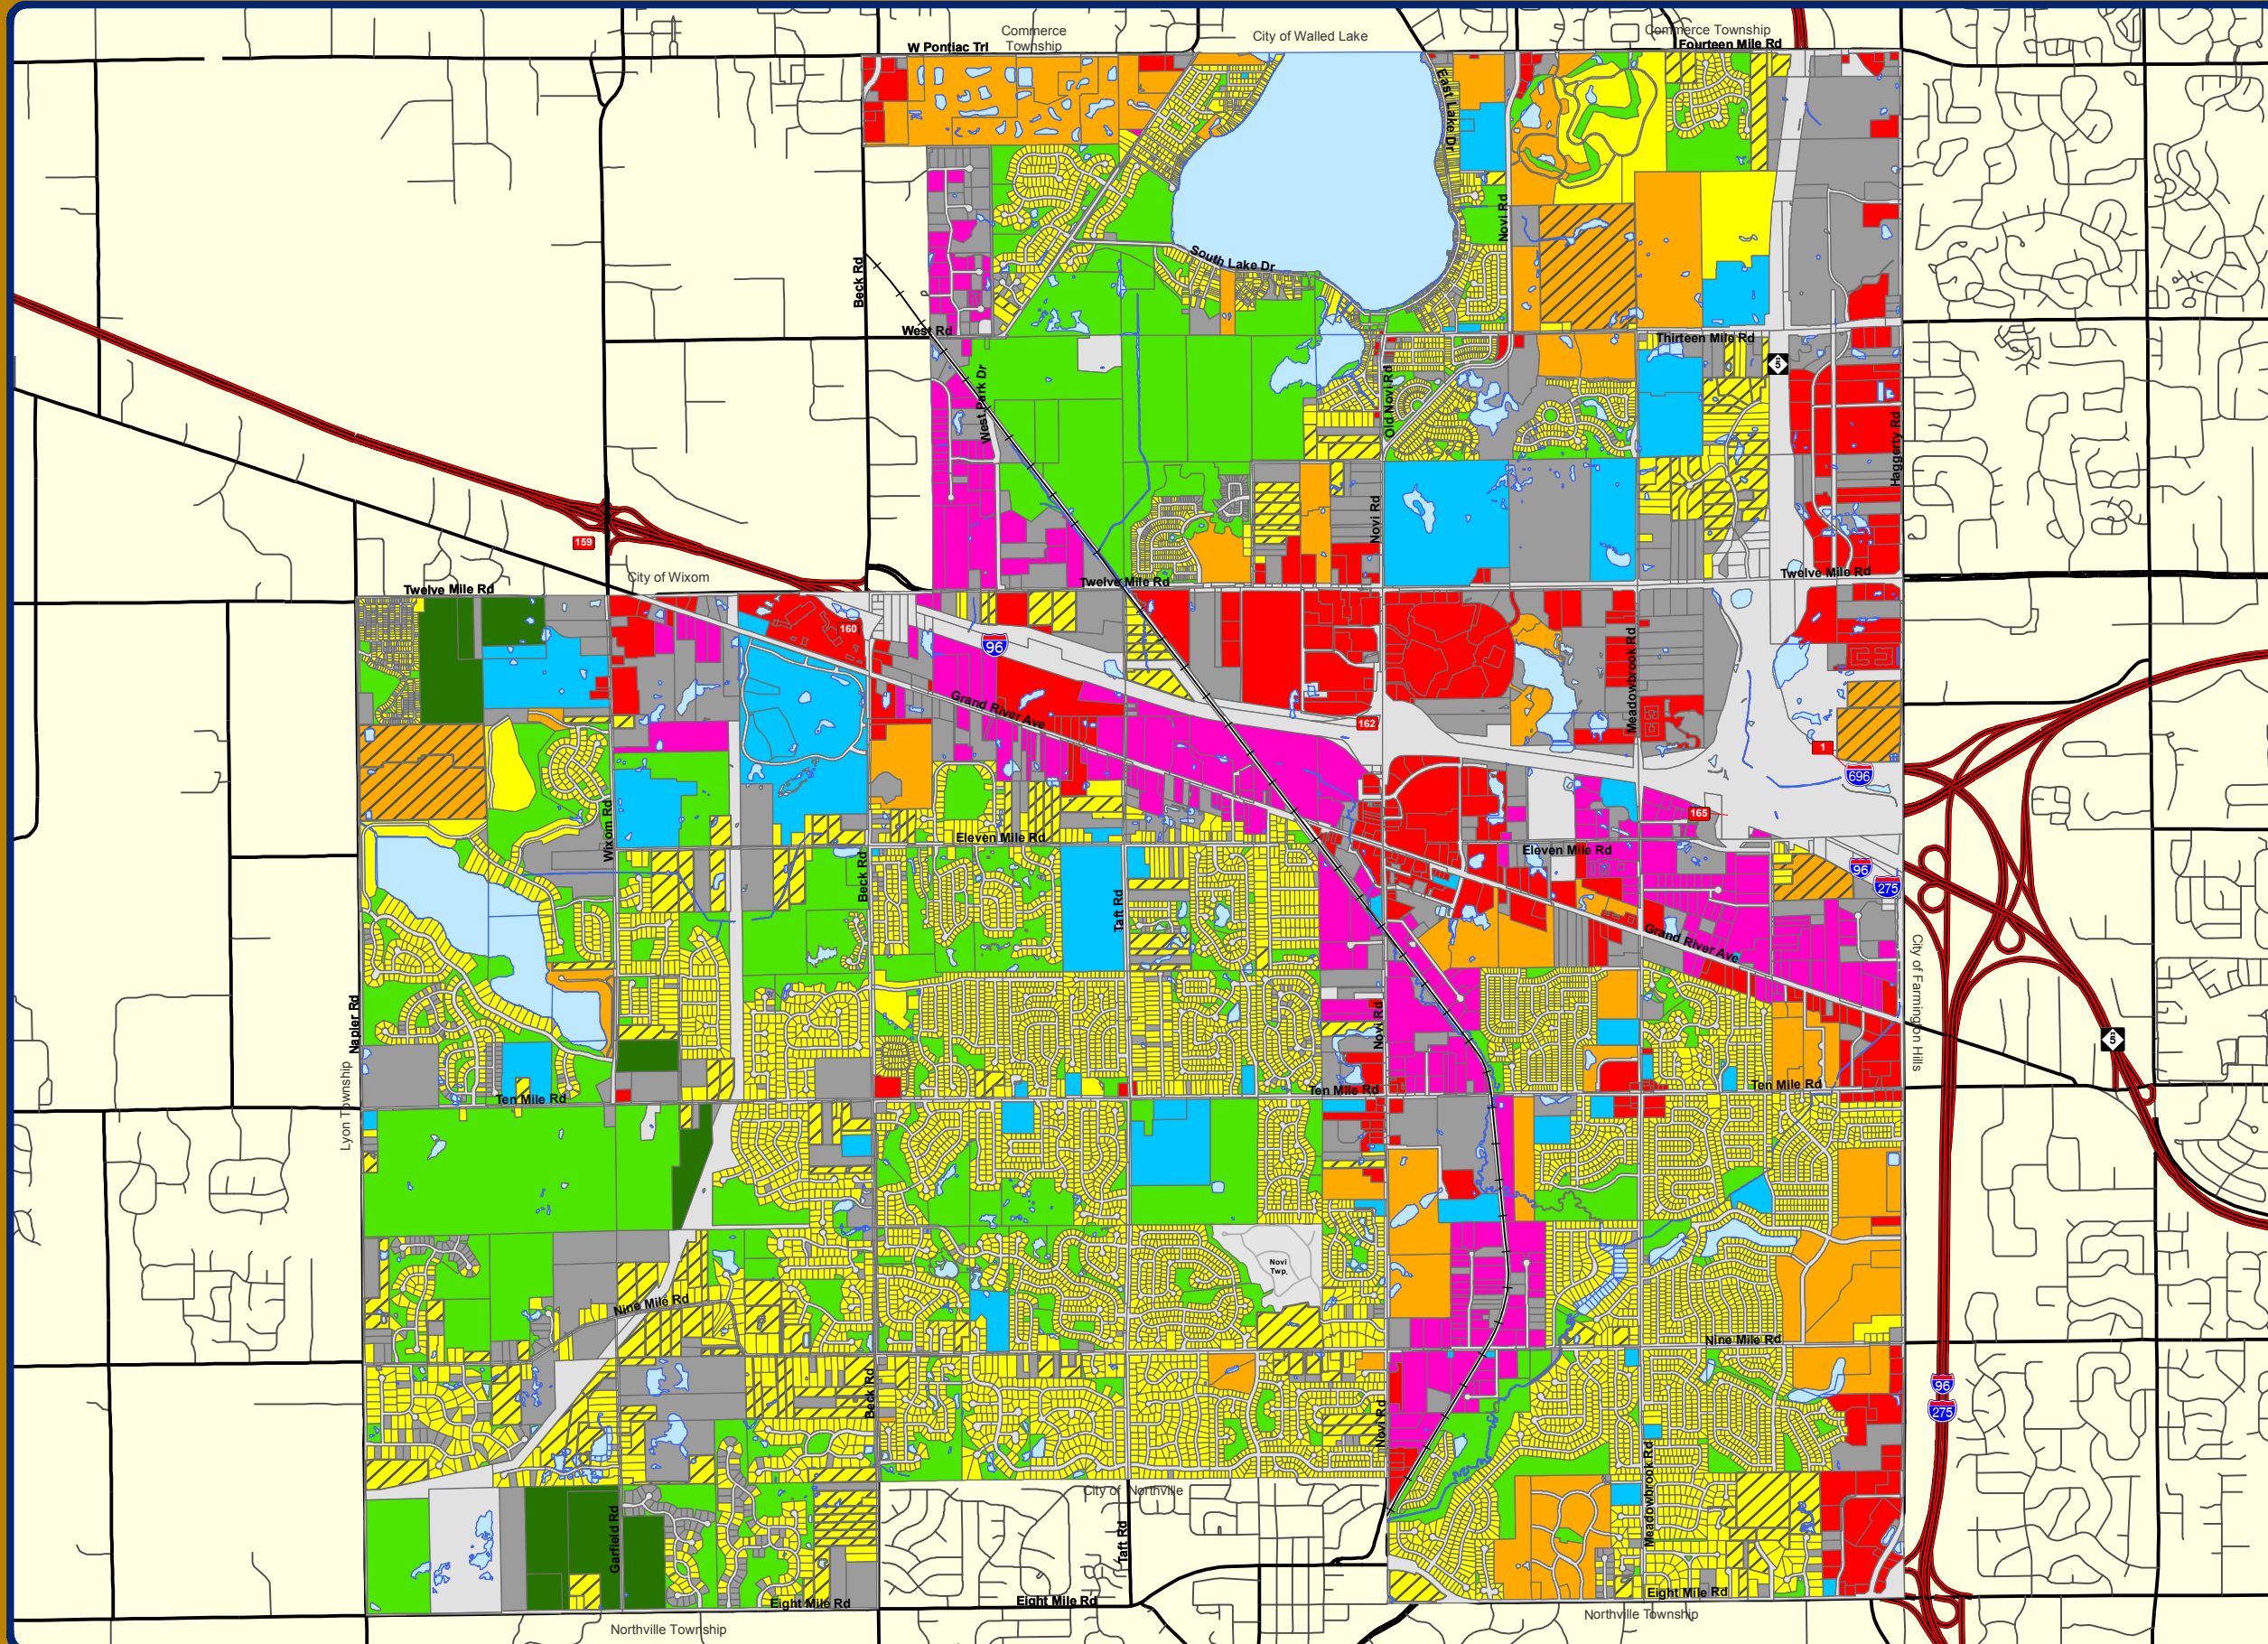

2012 Existing Land Use Map

City of Novi, Michigan

Future Land Use Categories

- Agriculture
- Commercial/Office
- Industrial
- Multiple Family
- Mobile Home Park
- Public/Institutional
- Recreation/Preservation
- Single Family
- Single Family (2.5+ Acres)
- Utility/Transportation
- Vacant
- Water

Map Author:
Jon Gartha, GIS Technician

City of Novi
Community Development
City Hall / Civic Center
45175 Ten Mile Rd
Novi, MI 48375
cityofnovi.org
investnovi.org