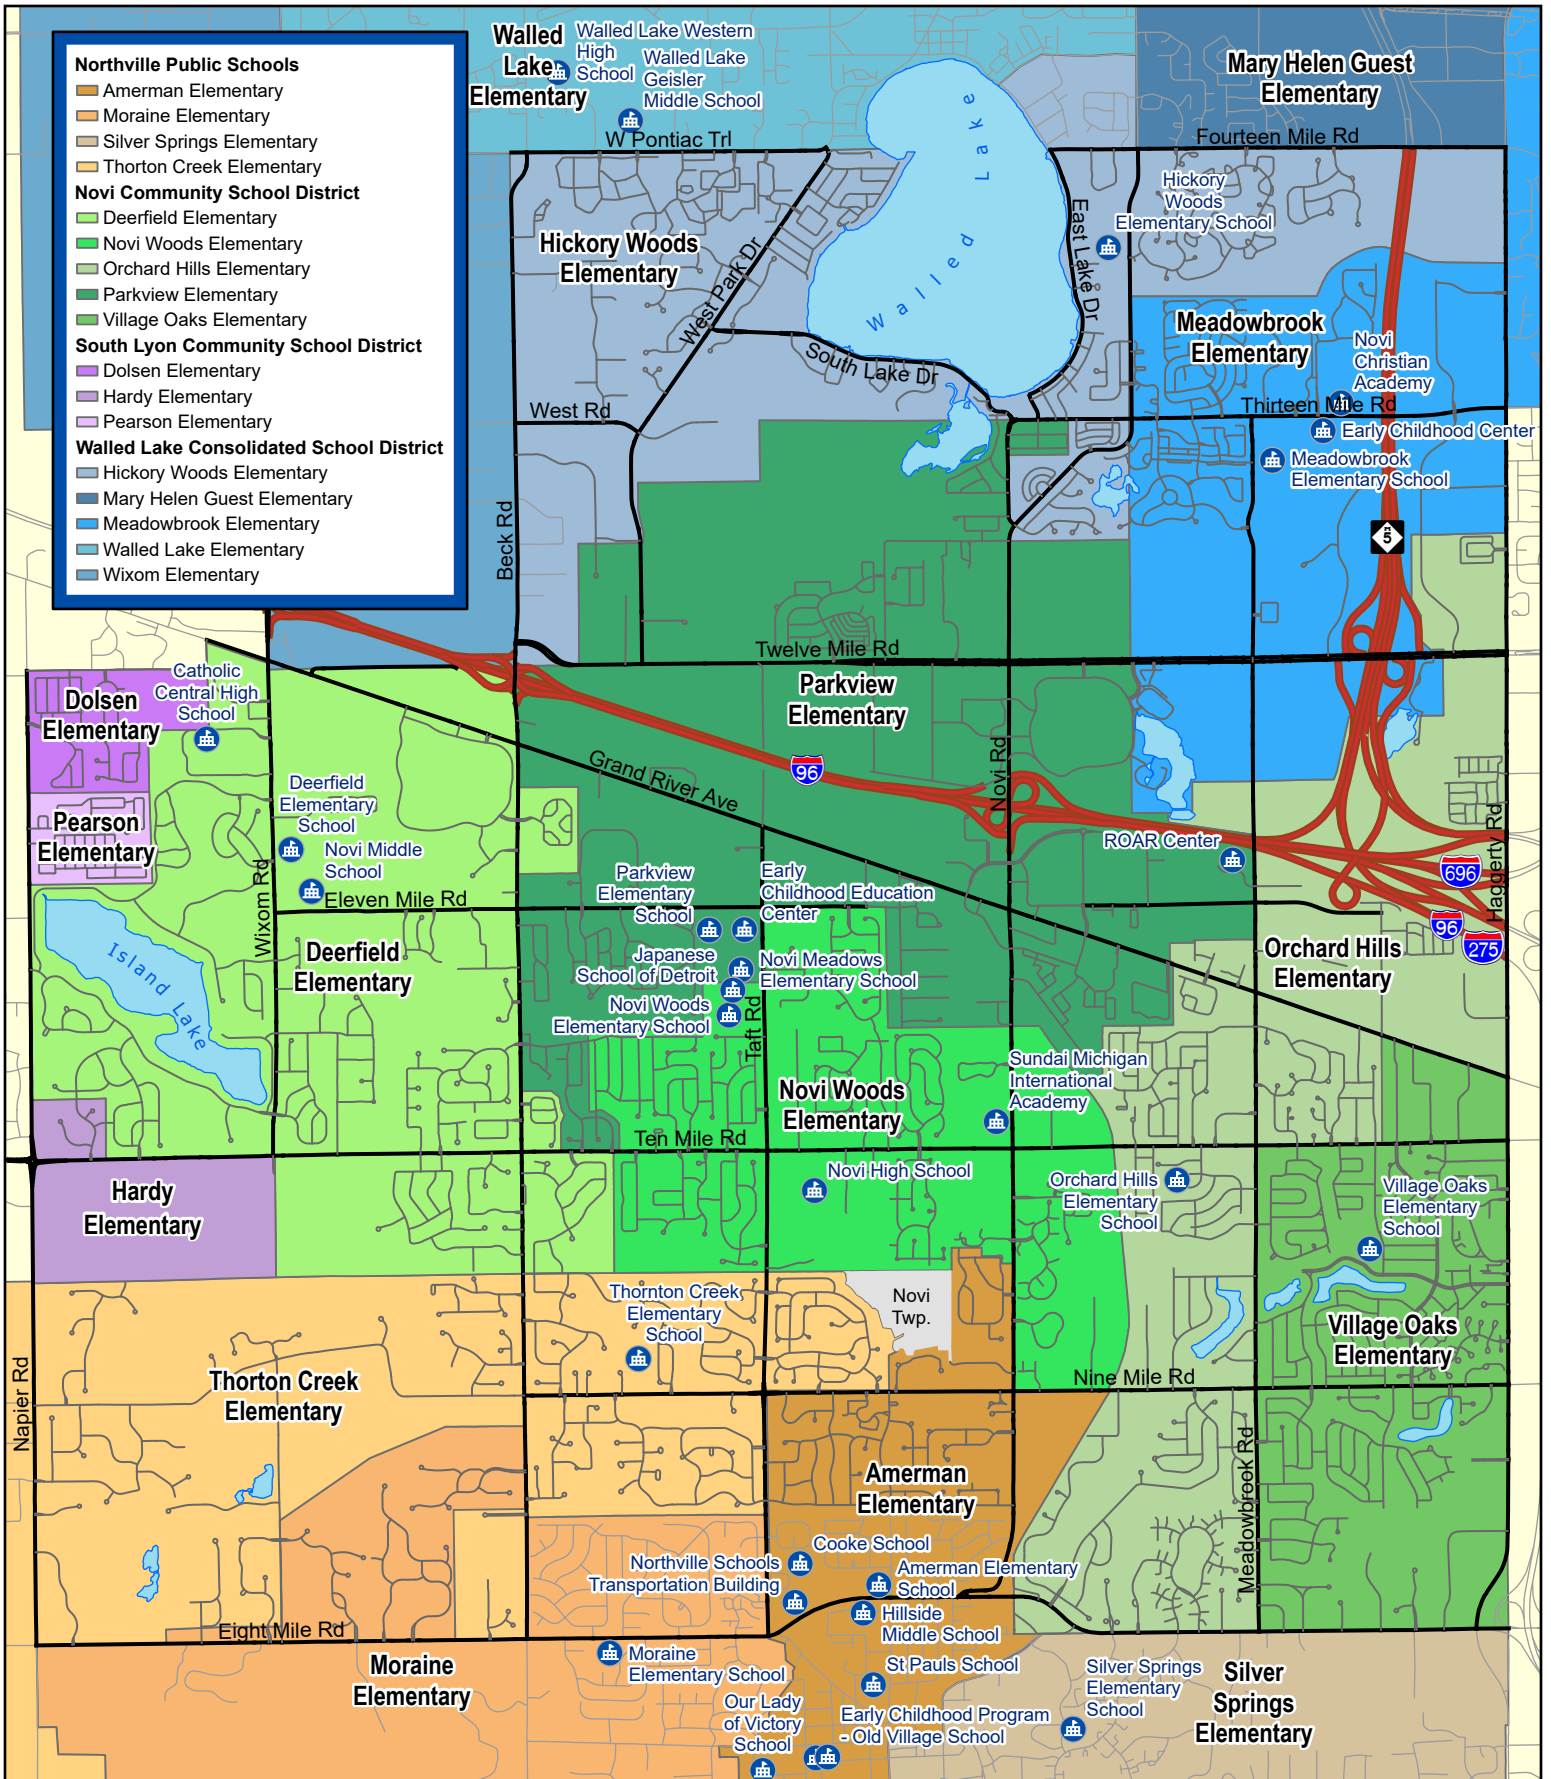

Northville Public Schools

- Amerman Elementary
- Moraine Elementary
- Silver Springs Elementary
- Thornton Creek Elementary

Novi Community School District

- Deerfield Elementary
- Novi Woods Elementary
- Orchard Hills Elementary
- Parkview Elementary
- Village Oaks Elementary

South Lyon Community School District

- Dolsen Elementary
- Hardy Elementary
- Pearson Elementary

Walled Lake Consolidated School District

- Hickory Woods Elementary
- Mary Helen Guest Elementary
- Meadowbrook Elementary
- Walled Lake Elementary
- Wixom Elementary

Elementary Attendance Areas City of Novi, Michigan

Map Print Date: 11/17/23
Map Author: K. Blough