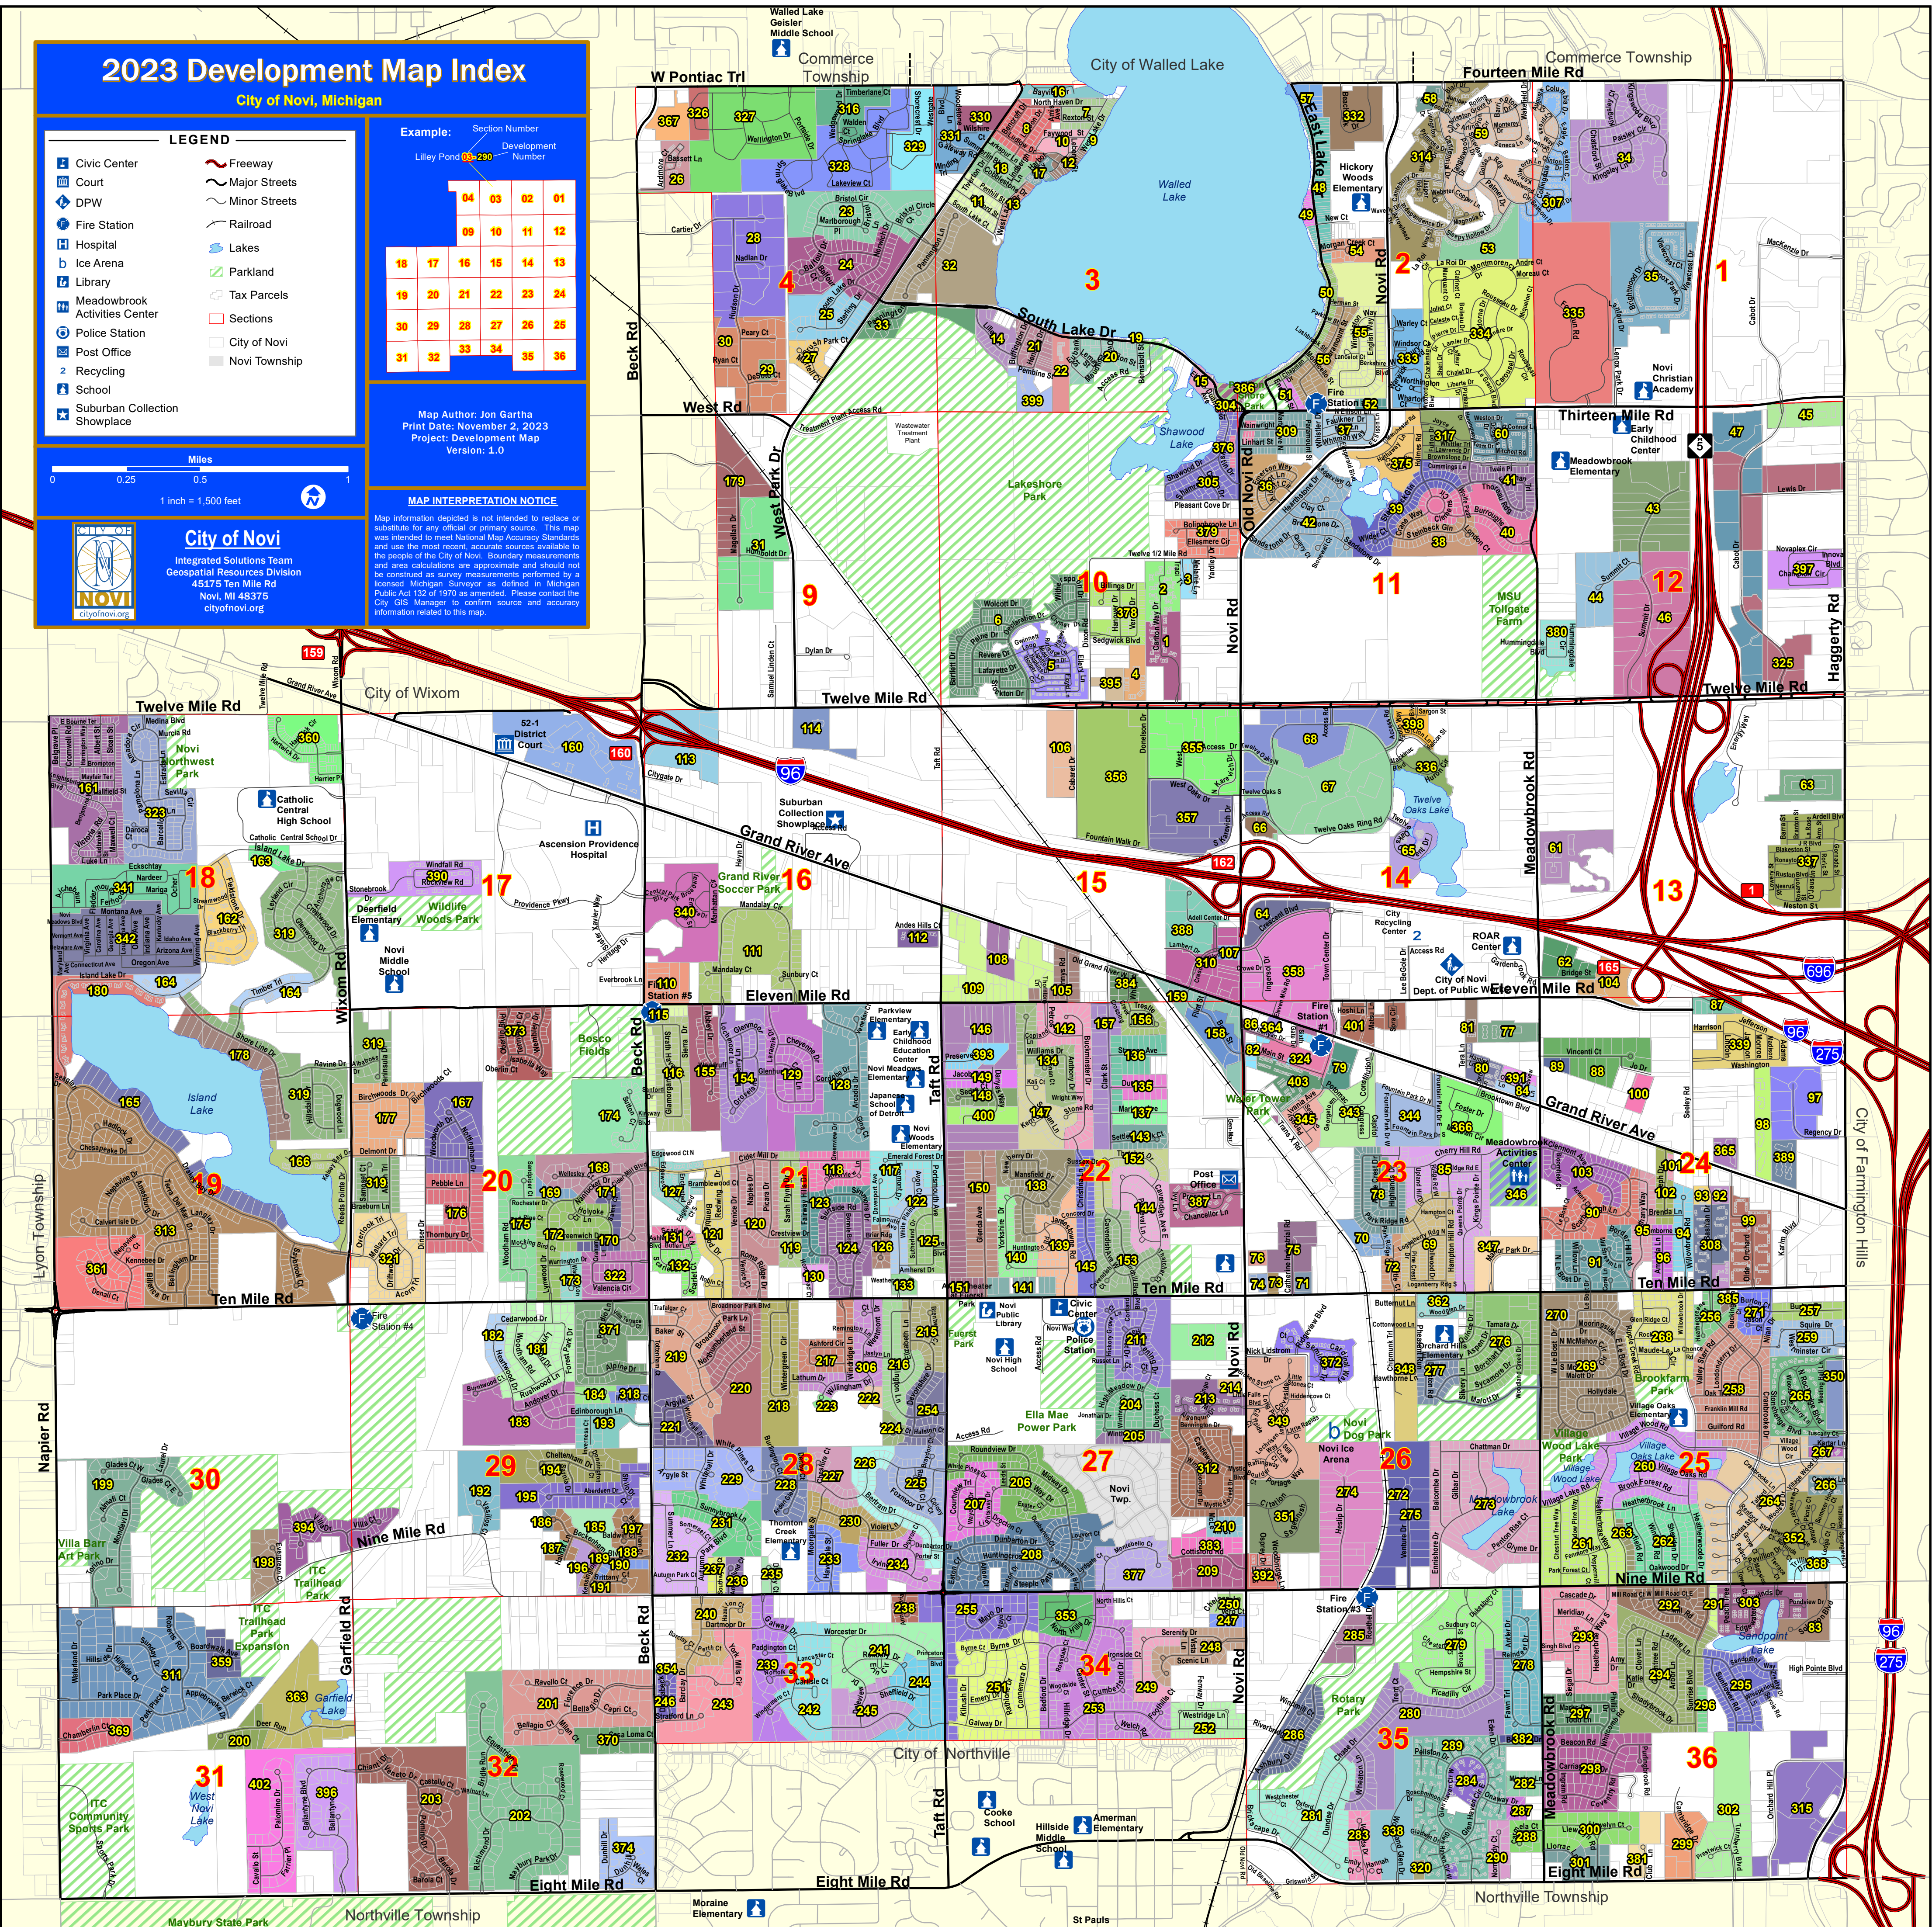

2023 Development Map Index

City of Novi, Michigan

LEGEND

- Civic Center
- Court
- DPW
- Fire Station
- Hospital
- Ice Arena
- Library
- Meadowbrook Activities Center
- Police Station
- Post Office
- Recycling
- Suburban Collection Showplace
- Freeway
- Major Streets
- Minor Streets
- Railroad
- Lakes
- Parkland
- Tax Parcels
- Sections
- City of Novi
- Novi Township

Example: Section Number: 04 03 02 01
Development Number: 18 17 16 15 14 13
19 20 21 22 23 24
30 29 28 27 26 25
31 32 33 34 35 36

Map Author: Jon Gartha
Print Date: November 2, 2023
Project: Development Map
Version: 1.0

0 0.25 0.5 Miles
1 inch = 1,500 feet

MAP INTERPRETATION NOTICE
Map information depicted is not intended to replace or substitute for any official or primary source. This map was prepared to meet National Map Accuracy Standards and use the most recent, accurate sources available to the people of the City of Novi. Boundary measurements and area calculations are approximate and should not be construed as survey measurements performed by a Licensed Michigan Surveyor registered in Michigan Public Act 132 of 1970 as amended. Please contact the City GIS Manager to confirm source and accuracy information related to this map.

City of Novi
Integrated Solutions Team
Geospatial Resources Division
45175 Ten Mile Rd
Novi, MI 48375
cityofnovi.org

Alphabetical List of Developments