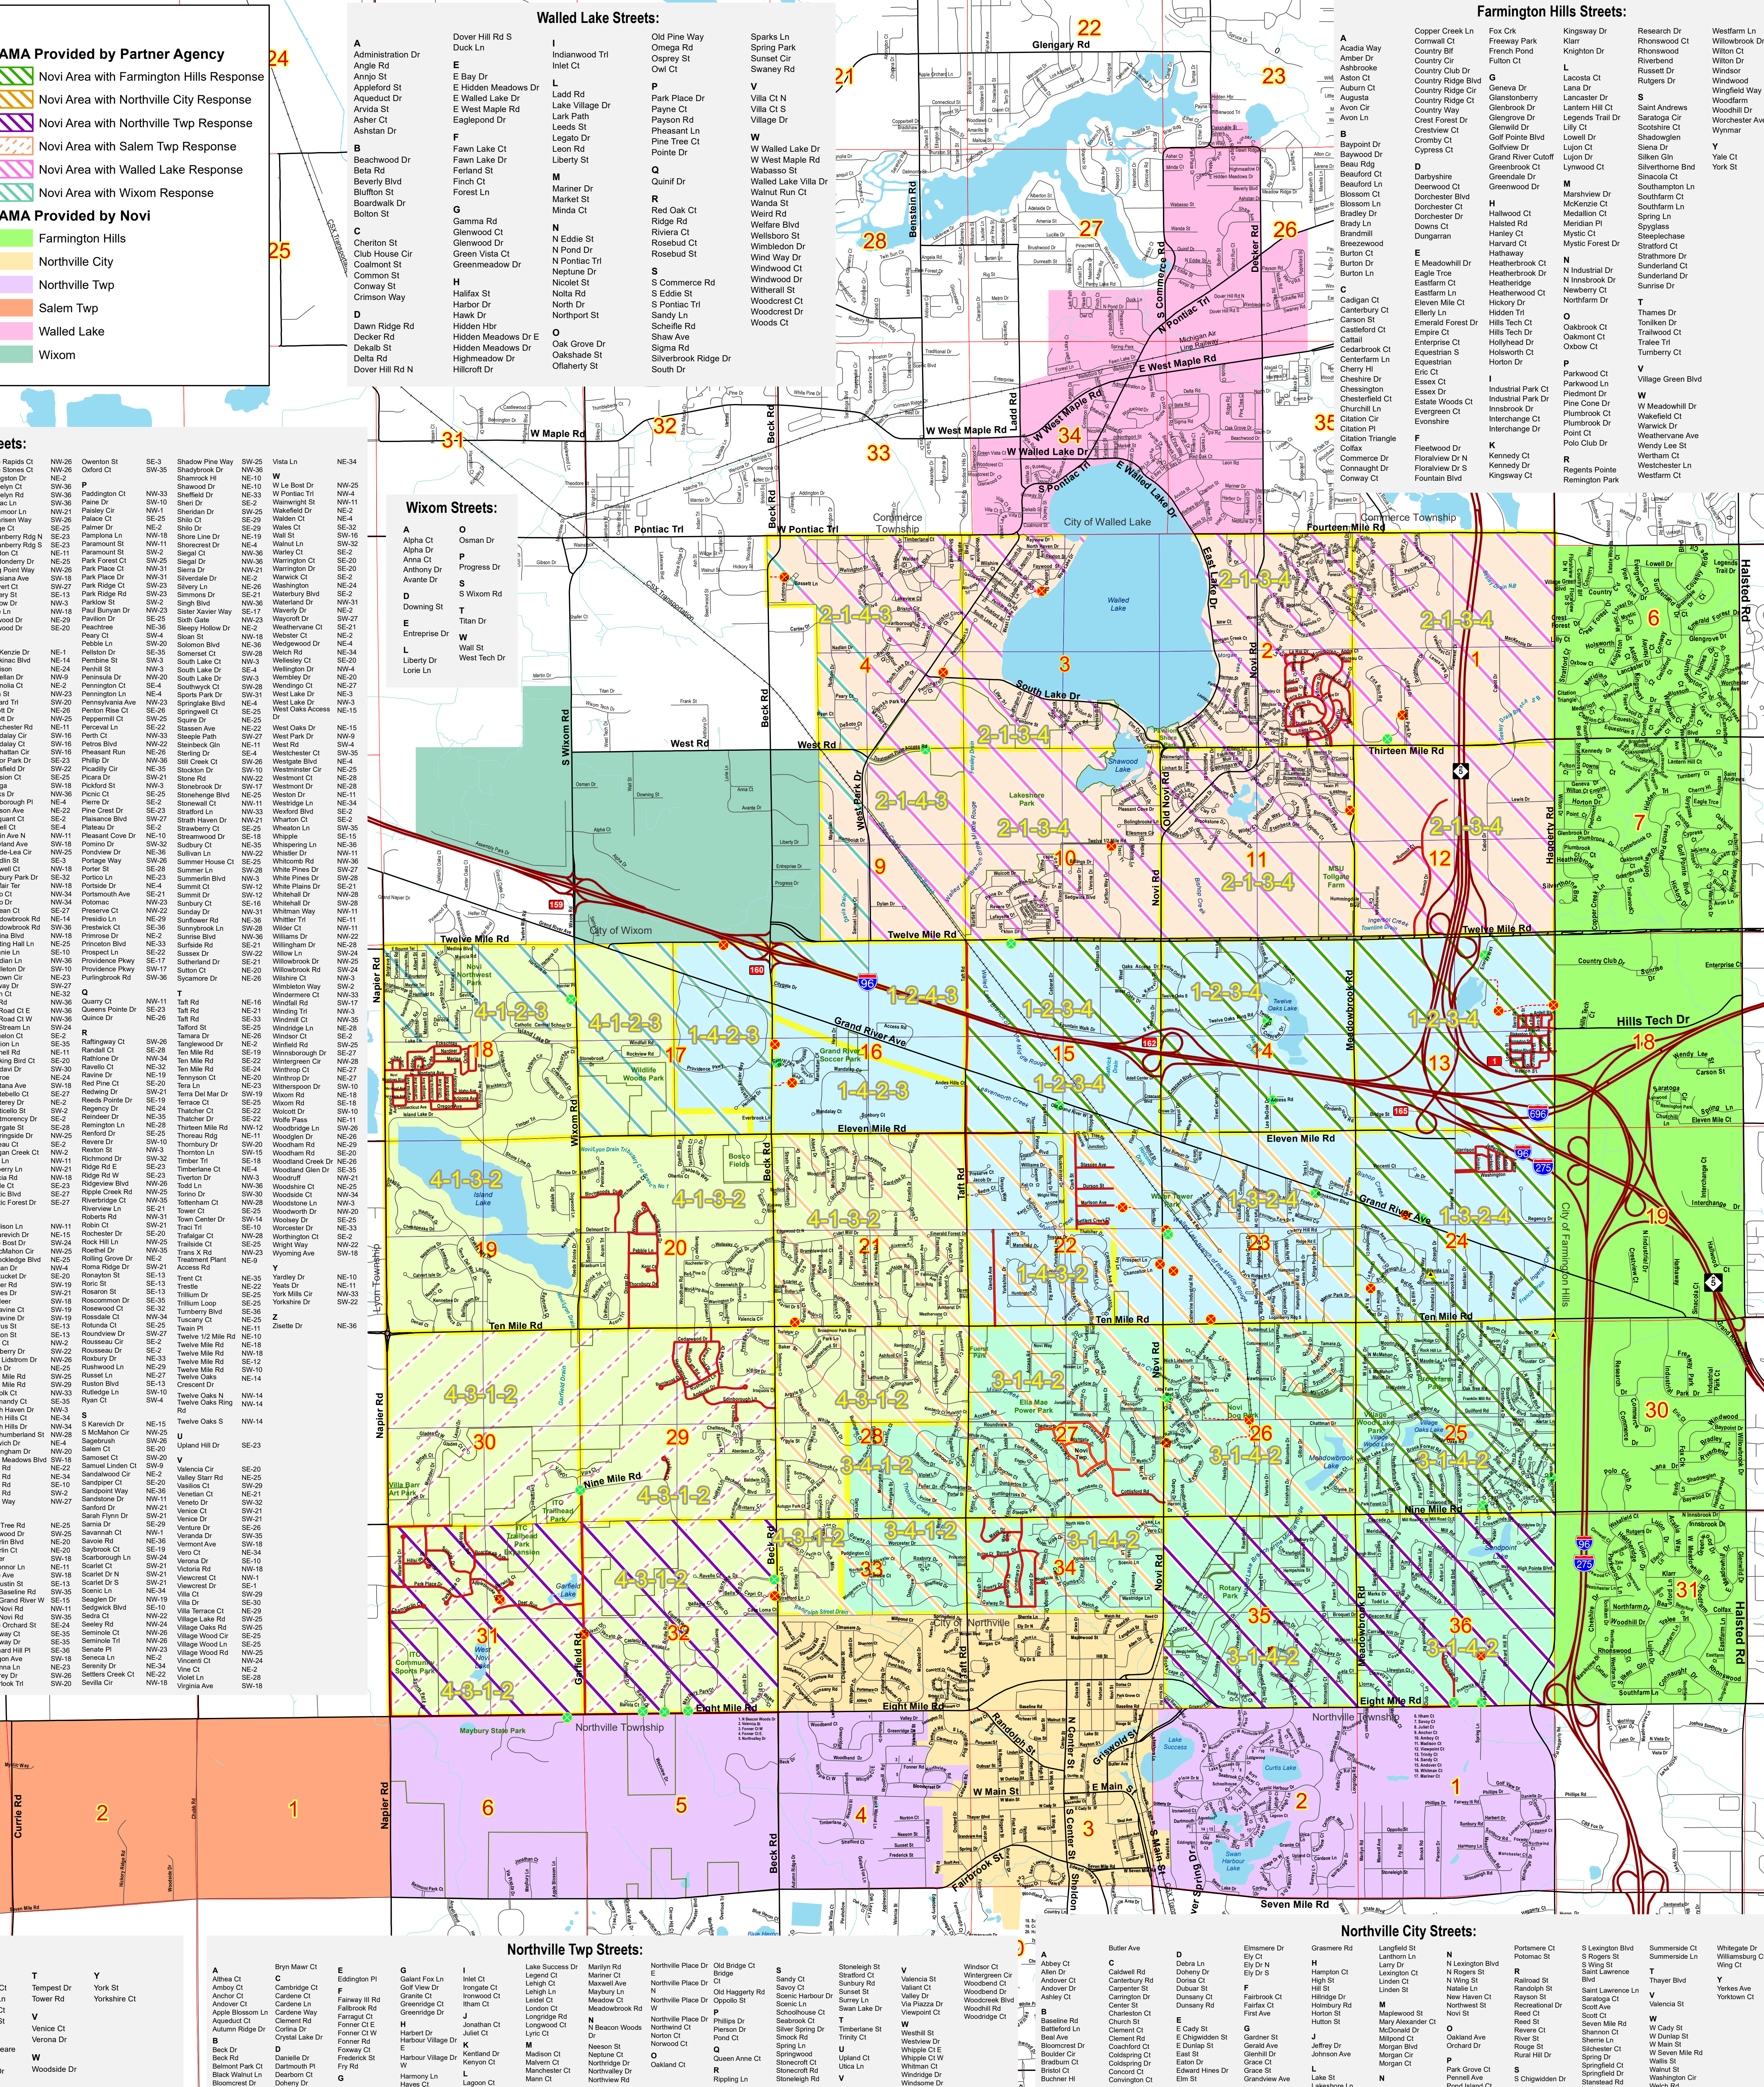

1. ### Walled Lake Streets:

Administration Dr	A	Dover Hill Rd S	D	Indianwood Trl	I	Old Pine Way	O	Sparks Ln	S
Angle Rd	E	Duck Ln	E	Inlet Ct	I	Omega Rd	O	Summit Cir	S
Appelhof St	E	E Bay Dr	E	Ladd Rd	L	Opayy St	O	Sweeney Rd	S
Arden St	F	E Hidden Meadows Dr	E	Lake Village Dr	L	Payne Pl	P	Wabasso St	W
Asher Ct	F	E Walled Lake Dr	E	Lark Path	L	Payson Rd	P	Walden Dr	W
Ashtan Dr	F	E West Maple Rd	E	Legato Dr	L	Phasant Ln	P	Walden Dr	W
	F	Farland St	F	Leon Rd	L	Pine Tree Ct	P	Walden Dr	W
	F	Fawn Lake Ct	F	Liberty St	L	Pointe Dr	P	Walden Dr	W
	F	Fawn Lake Dr	F	Mariner Dr	M	Quinn Dr	Q	Walden Dr	W
	F	Fawn Lake Dr	F	Mariner Dr	M	Quinn Dr	Q	Walden Dr	W

1. ### Wixom Streets:

Alpha Ct	A	Osman Dr	O	Phasant Ln	P	Shawbrook Dr	S	Walden Dr	W
Alpha Ct	A	Osman Dr	O	Phasant Ln	P	Shawbrook Dr	S	Walden Dr	W
Alpha Ct	A	Osman Dr	O	Phasant Ln	P	Shawbrook Dr	S	Walden Dr	W
Alpha Ct	A	Osman Dr	O	Phasant Ln	P	Shawbrook Dr	S	Walden Dr	W
Alpha Ct	A	Osman Dr	O	Phasant Ln	P	Shawbrook Dr	S	Walden Dr	W

1. ### Salem Twp Streets:

Buckingham Dr	B	Elch Ct	E	Heathrow Ct	H	Lancaster Ln	L	Newport Ct	N	Rhodes Ln	R	Tempus Dr	T	Yorkshire Ct	Y
Canterbury Ln	C	Fairview Dr	F	Leeds Ct	L	Norfolk Dr	N	Rhodes Ln	R	Tempus Dr	T	Yorkshire Ct	Y		
Cecil Dr	C	Fairview Dr	F	Leeds Ct	L	Norfolk Dr	N	Rhodes Ln	R	Tempus Dr	T	Yorkshire Ct	Y		
Cecil Dr	C	Fairview Dr	F	Leeds Ct	L	Norfolk Dr	N	Rhodes Ln	R	Tempus Dr	T	Yorkshire Ct	Y		
Cecil Dr	C	Fairview Dr	F	Leeds Ct	L	Norfolk Dr	N	Rhodes Ln	R	Tempus Dr	T	Yorkshire Ct	Y		

1. ### Northville Twp Streets:

Adelton Ln	A	Adelton Ln	A	Adelton Ln	A	Adelton Ln	A	Adelton Ln	A
Adelton Ln	A	Adelton Ln	A	Adelton Ln	A	Adelton Ln	A	Adelton Ln	A
Adelton Ln	A	Adelton Ln	A	Adelton Ln	A	Adelton Ln	A	Adelton Ln	A
Adelton Ln	A	Adelton Ln	A	Adelton Ln	A	Adelton Ln	A	Adelton Ln	A
Adelton Ln	A	Adelton Ln	A	Adelton Ln	A	Adelton Ln	A	Adelton Ln	A

1. ### Northville City Streets:

Adelton Ln	A	Adelton Ln	A	Adelton Ln	A	Adelton Ln	A	Adelton Ln	A
Adelton Ln	A	Adelton Ln	A	Adelton Ln	A	Adelton Ln	A	Adelton Ln	A
Adelton Ln	A	Adelton Ln	A	Adelton Ln	A	Adelton Ln	A	Adelton Ln	A
Adelton Ln	A	Adelton Ln	A	Adelton Ln	A	Adelton Ln	A	Adelton Ln	A
Adelton Ln	A	Adelton Ln	A	Adelton Ln	A	Adelton Ln	A	Adelton Ln	A

1. ### Farmington Hills Streets:

Adelton Ln	A	Adelton Ln	A	Adelton Ln	A	Adelton Ln	A	Adelton Ln	A
Adelton Ln	A	Adelton Ln	A	Adelton Ln	A	Adelton Ln	A	Adelton Ln	A
Adelton Ln	A	Adelton Ln	A	Adelton Ln	A	Adelton Ln	A	Adelton Ln	A
Adelton Ln	A	Adelton Ln	A	Adelton Ln	A	Adelton Ln	A	Adelton Ln	A
Adelton Ln	A	Adelton Ln	A	Adelton Ln	A	Adelton Ln	A	Adelton Ln	A